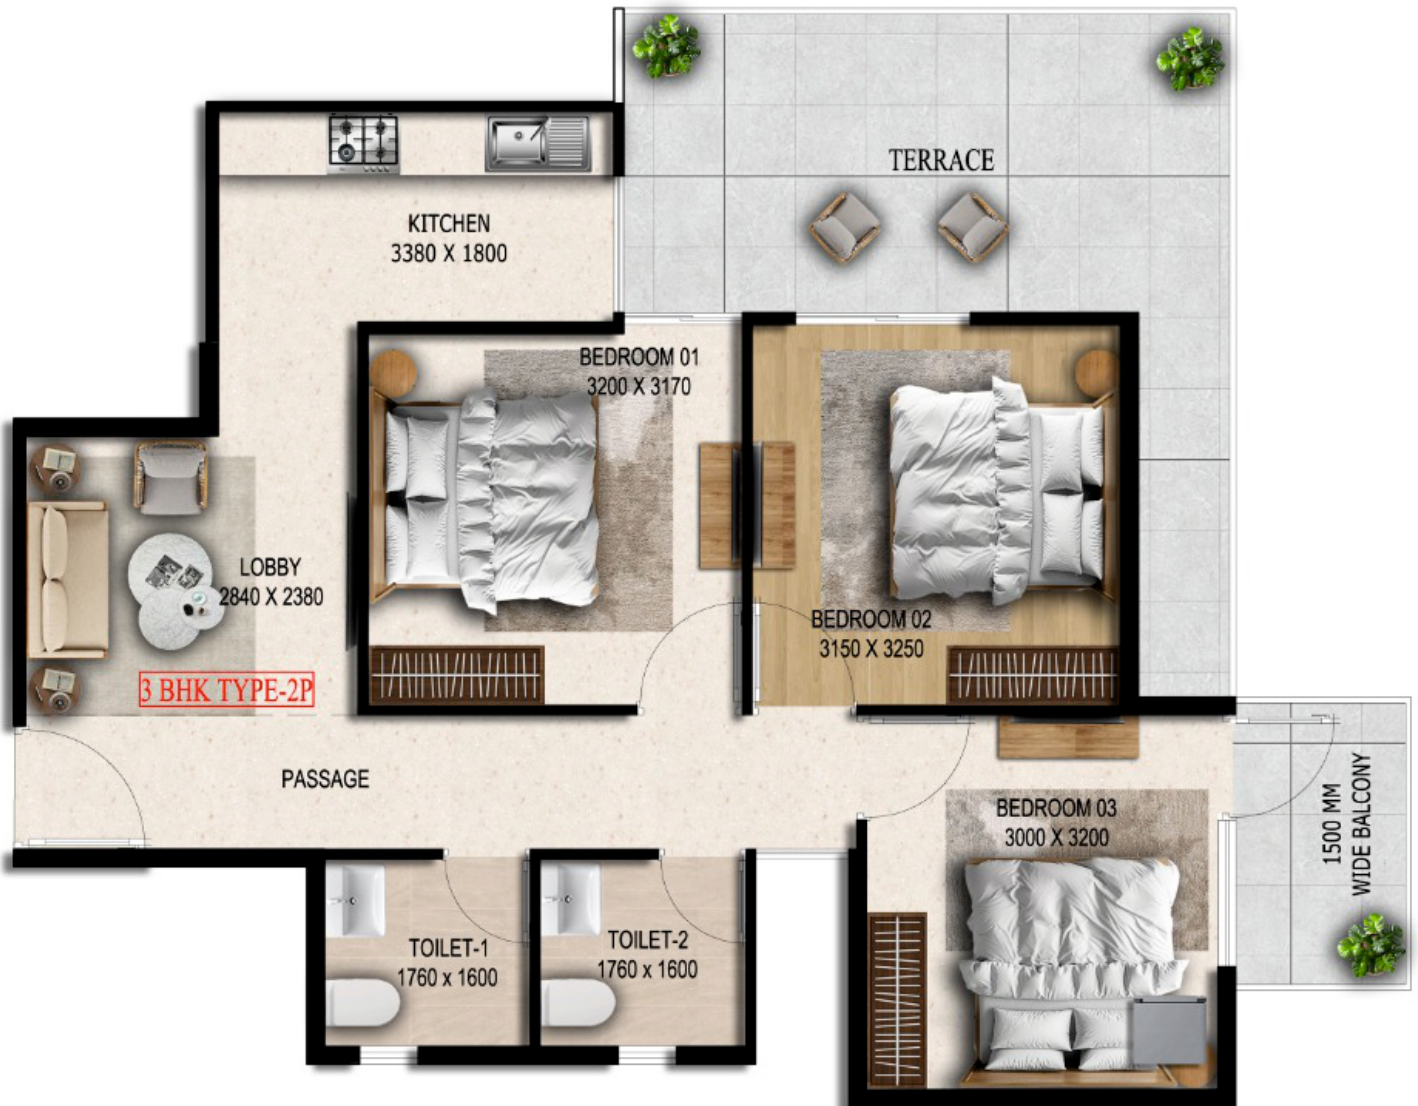

Floor Plan

2BHK-TYPE-3P

CARPET AREA=51.81 SQMT

TERRACE/BALCONY AREA=30.41 SQMT

Floor Plan

3BHK-TYPE-1

CARPET AREA=59.99 SQMT

BALCONY AREA= 13.75 SQMT

Floor Plan

3BHK-TYPE-1P

CARPET AREA=59.99 SQMT

TERRACE AREA=48.92 SQMT

Floor Plan

3BHK-TYPE-2

CARPET AREA=59.98 SQMT

BALCONY AREA=10.28 SQMT

Floor Plan

3BHK-TYPE-2P

CARPET AREA=59.98 SQMT

TERRACE/BALCONY AREA=20.03 SQMT

Ground Floor Plan

COMMERCIAL-1 FIRST FLOOR PLAN

Where capital living meets
Classic Luxury

RISEONIC REALTY
LIVE TO RISE