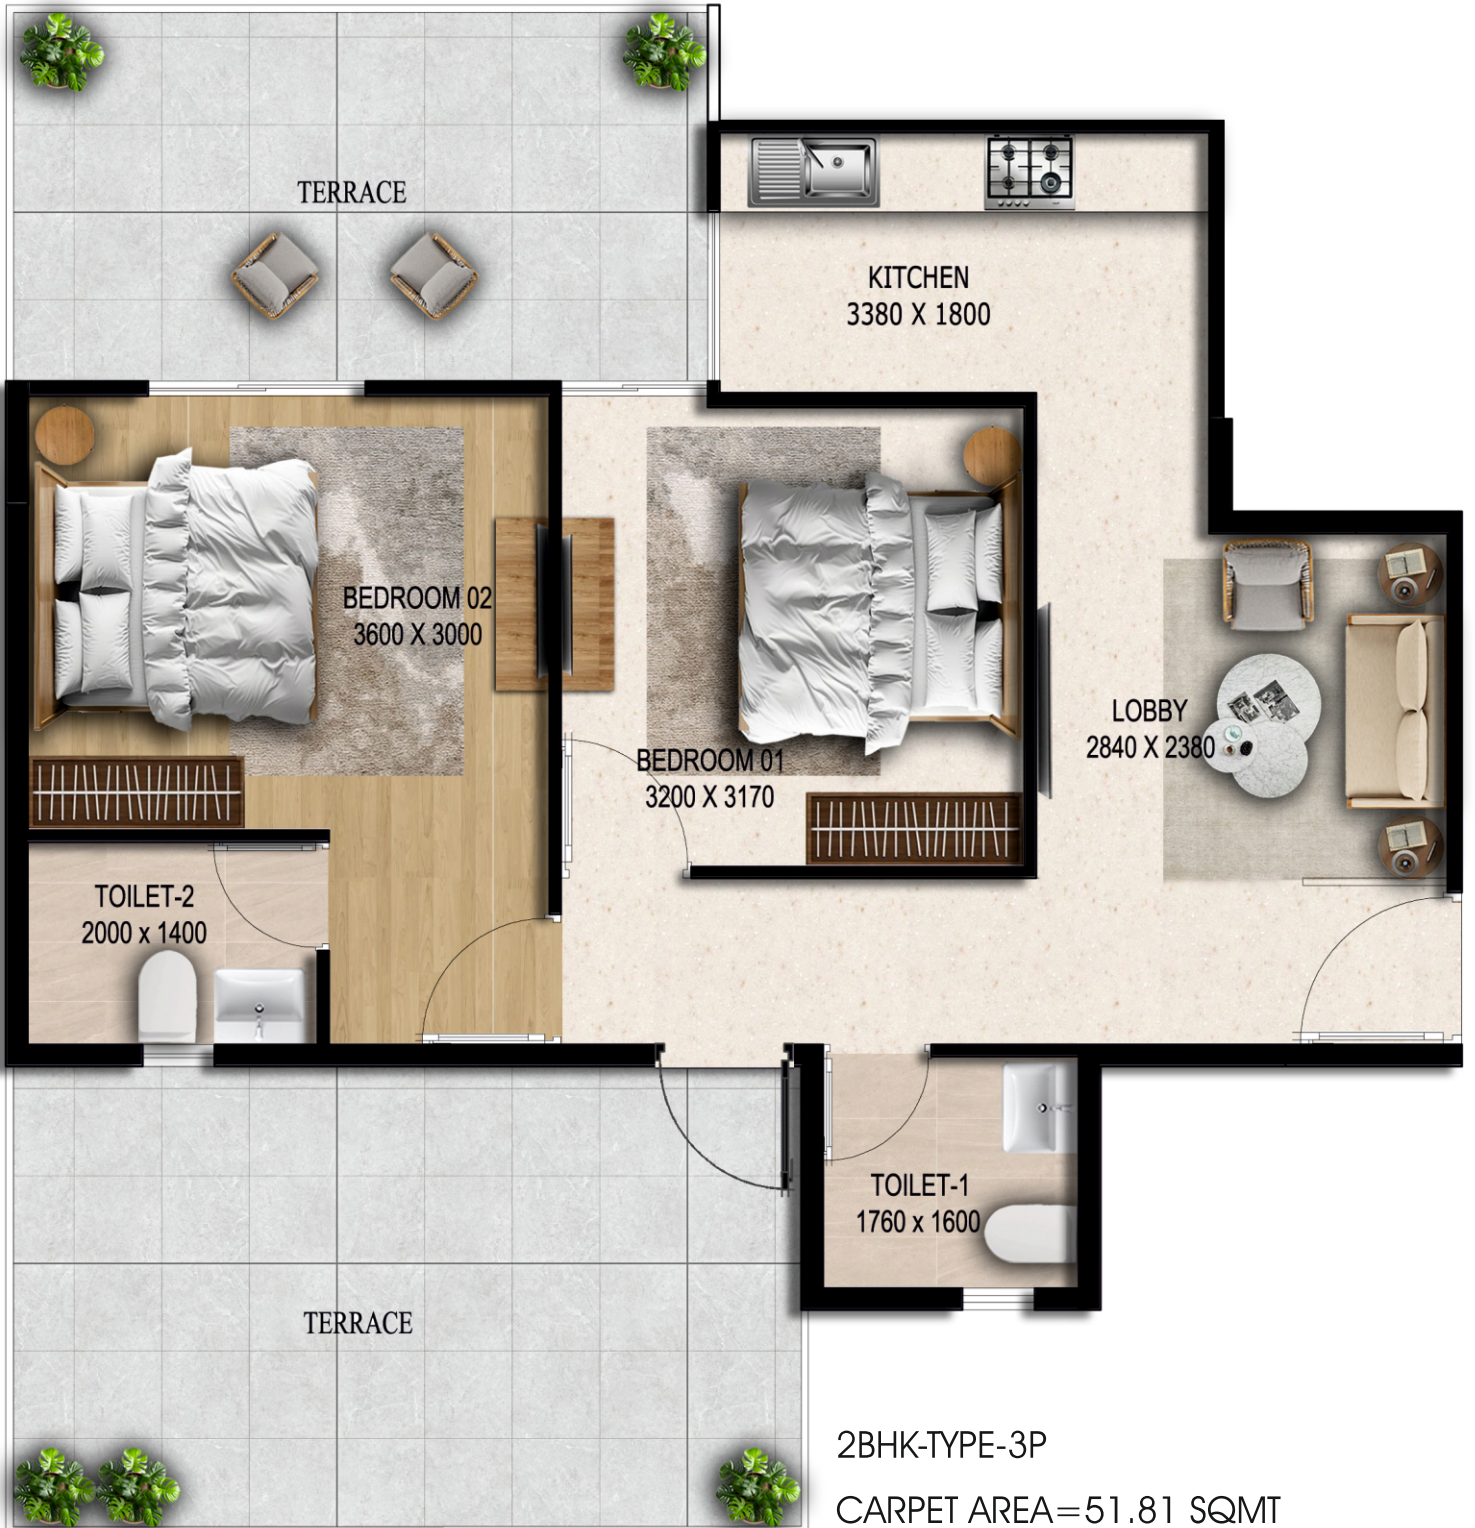

Tower 1&4

FIRST FLOOR PLAN

Tower 1 & 4

TYPICAL FLOOR PLAN
2ND. TO 19 TH.FLOOR

Tower 2&3

FIRST FLOOR PLAN

Tower 2&3

TYPICAL FLOOR PLAN
2ND. TO 19 TH.FLOOR

Tower 5

FIRST FLOOR PLAN

Tower 5

TYPICAL FLOOR PLAN
2ND. TO 14 TH.FLOOR

Floor Plan

2BHK-TYPE-3

CARPET AREA=51.81 SQMT

TERRACE/BALCONY AREA=7.20 SQMT

Floor Plan

2BHK-TYPE-3P

CARPET AREA=51.81 SQMT

TERRACE/BALCONY AREA=30.41 SQMT

Floor Plan

3BHK-TYPE-1

CARPET AREA=59.99 SQMT

BALCONY AREA= 13.75 SQMT