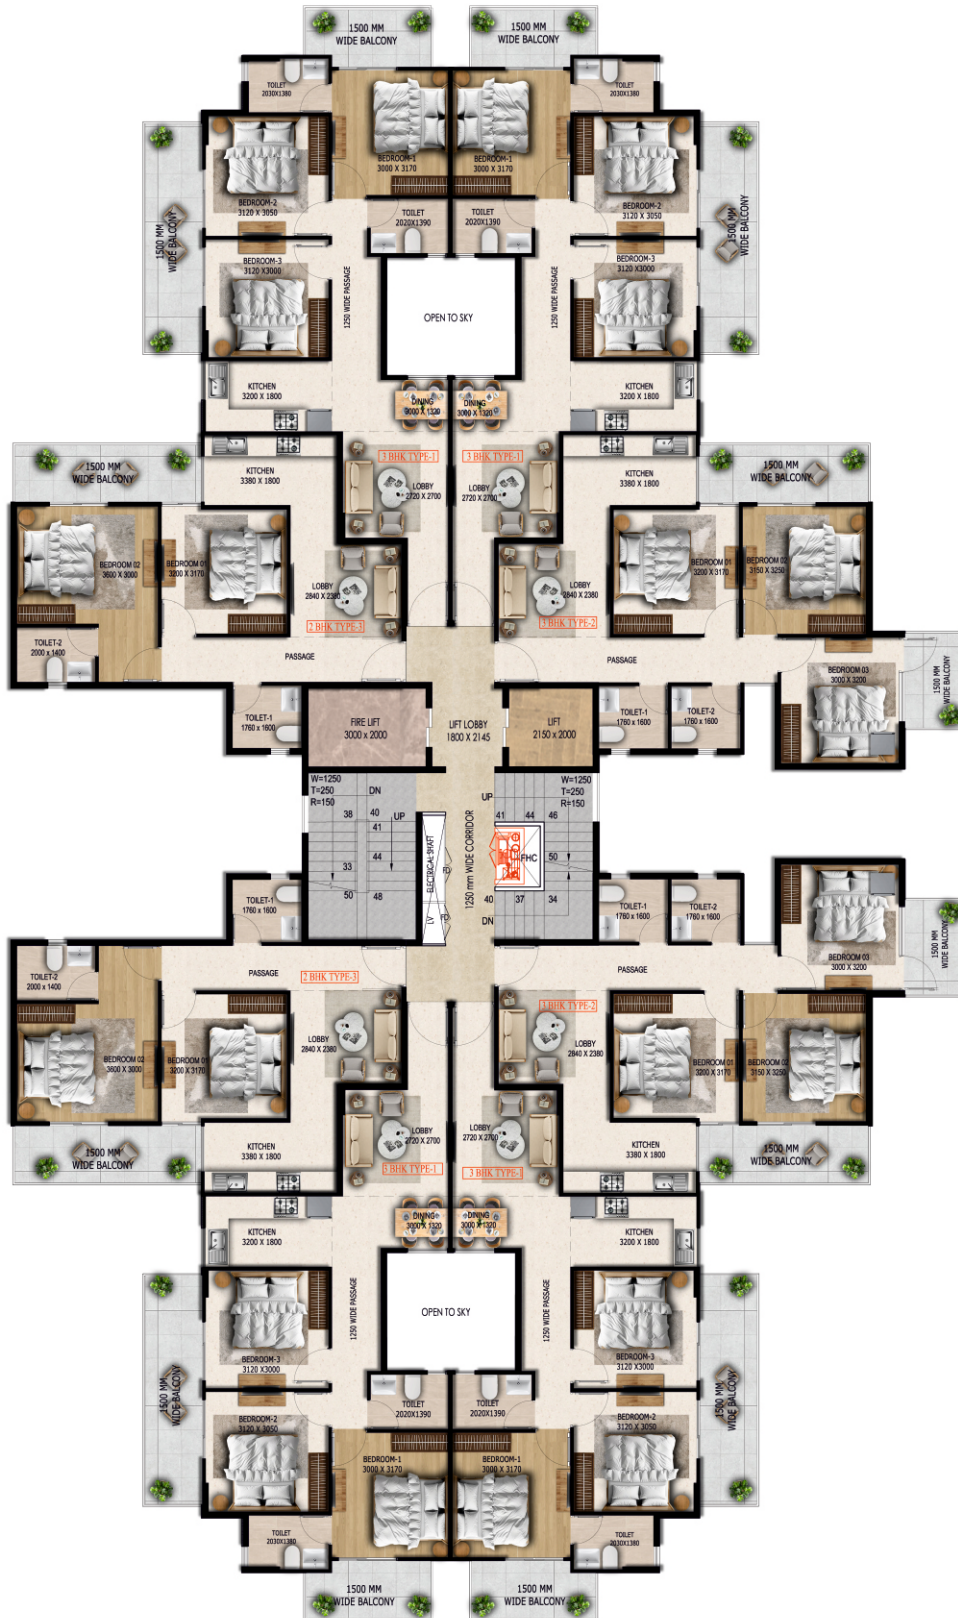

Tower 1&4

FIRST FLOOR PLAN

Tower 1 & 4

TYPICAL FLOOR PLAN
2ND. TO 19 TH.FLOOR

Tower 2&3

FIRST FLOOR PLAN

Tower 2&3

TYPICAL FLOOR PLAN
2ND. TO 19 TH.FLOOR

Tower 5

FIRST FLOOR PLAN

Tower 5

TYPICAL FLOOR PLAN
2ND. TO 14 TH.FLOOR

Floor Plan

2BHK-TYPE-3

CARPET AREA=51.81 SQMT

TERRACE/BALCONY AREA=7.20 SQMT