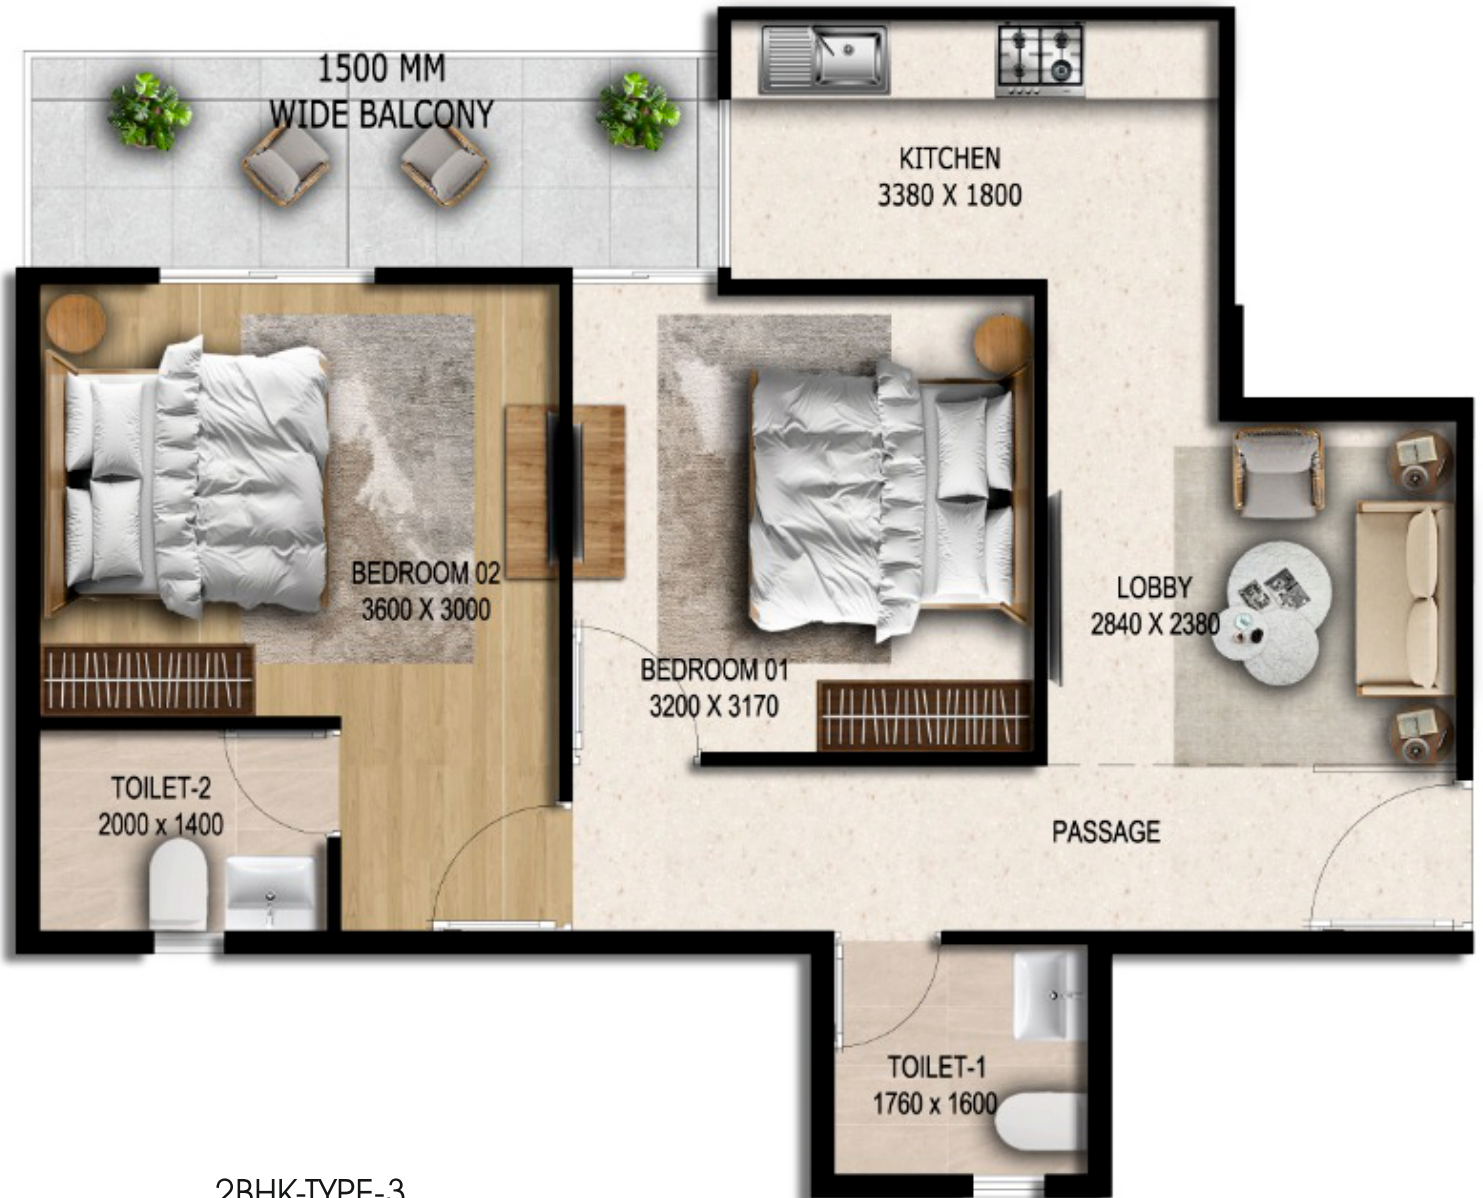

Tower 5

FIRST FLOOR PLAN

Tower 5

TYPICAL FLOOR PLAN
2ND. TO 14 TH.FLOOR

Floor Plan

2BHK-TYPE-3

CARPET AREA=51.81 SQMT

TERRACE/BALCONY AREA=7.20 SQMT

Floor Plan

2BHK-TYPE-3P

CARPET AREA=51.81 SQMT

TERRACE/BALCONY AREA=30.41 SQMT

Floor Plan

3BHK-TYPE-1

CARPET AREA=59.99 SQMT

BALCONY AREA= 13.75 SQMT